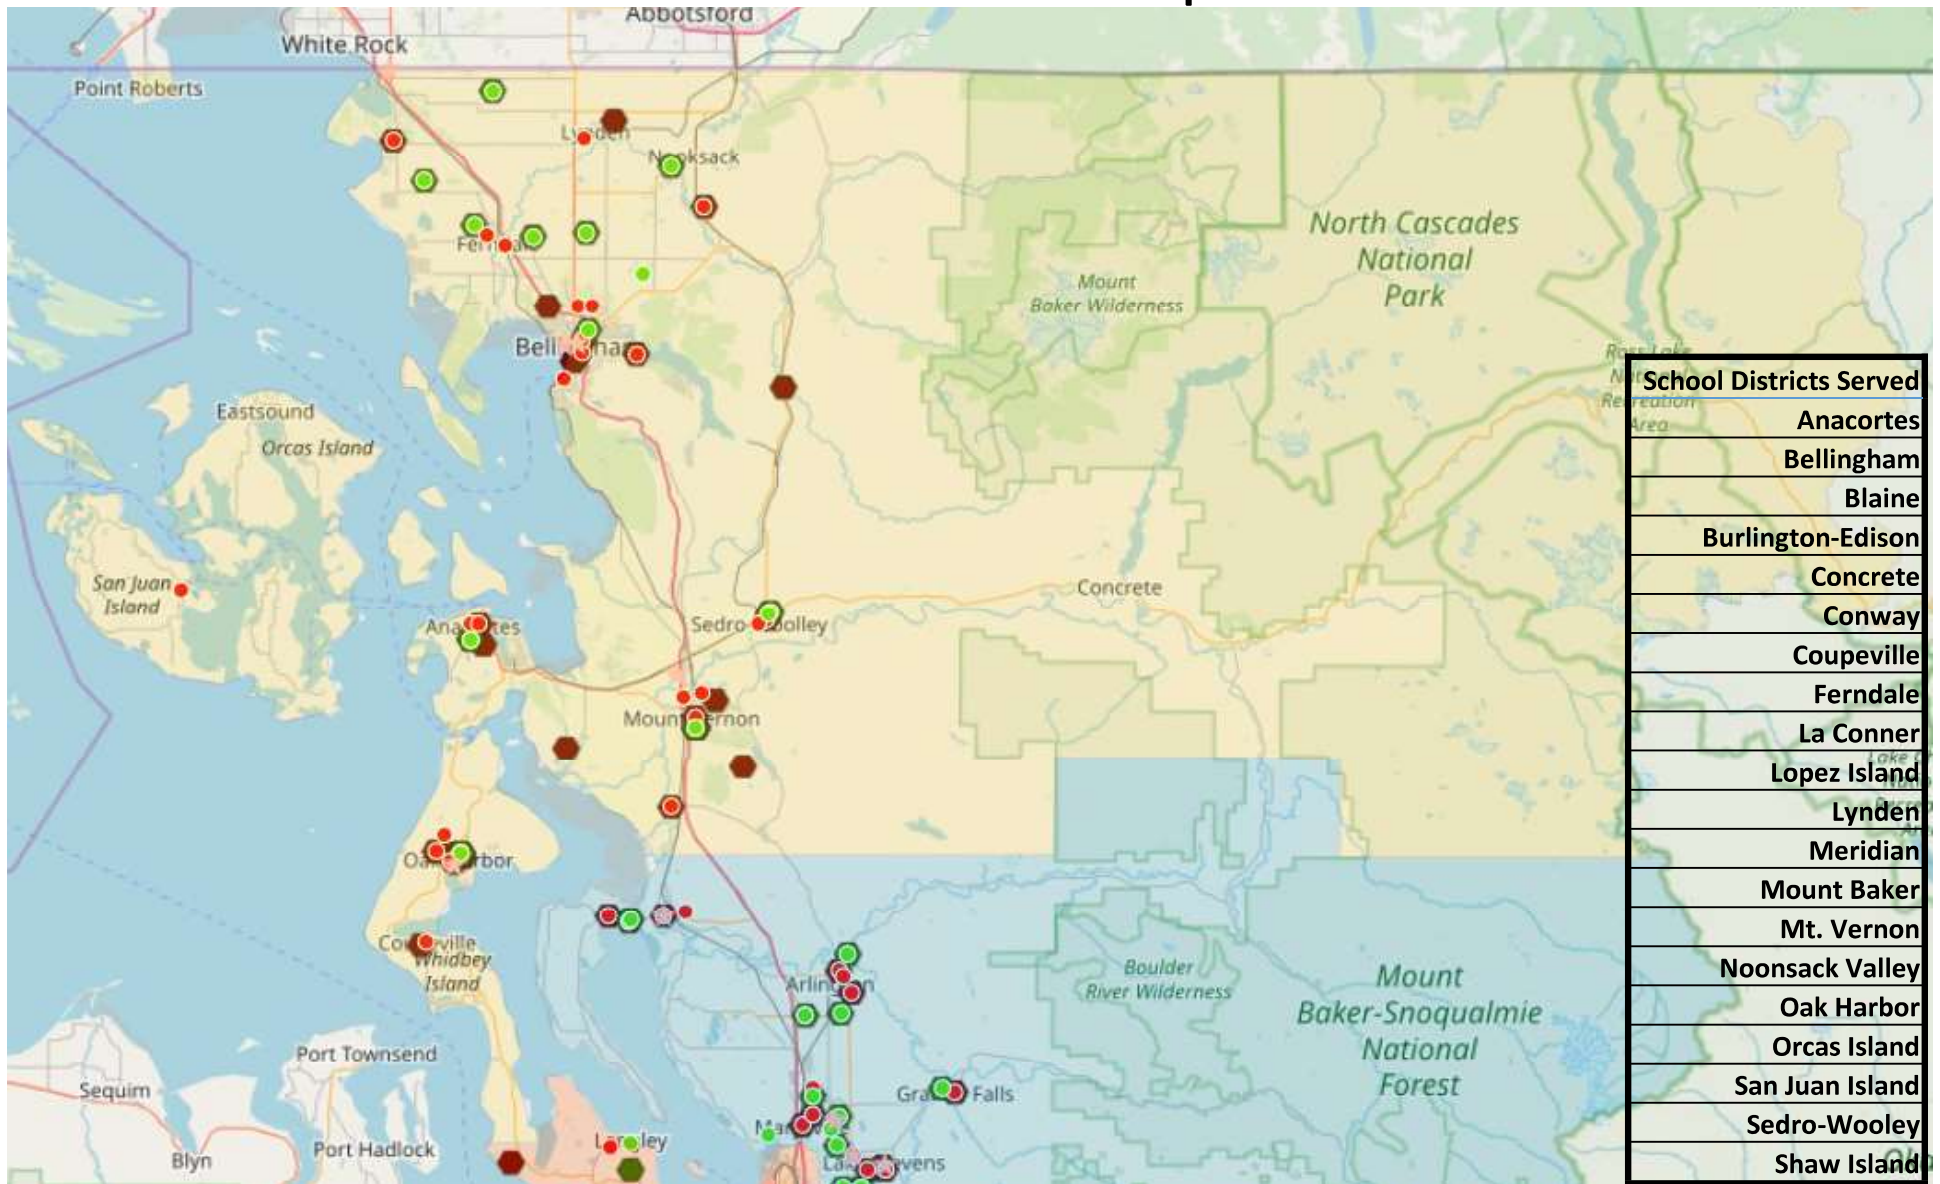

Mount Baker Council

North Service Area Map

Legend:	● Non-LDS Troops	● LDS Troops	★ Older Youth Units	■ North Service Area Boundary
	⬡ Non-LDS Packs	⬡ LDS Packs	■ East Service Area Boundary	■ West Area Service Boundary

Mount Baker Council East Service Area Map

School Districts Served
Arlington
Darrington
Granite Falls
Index
Lake Stevens
Lakewood
Marysville
Monroe
Snohomish
Stanwood-Camano
Sultan

Legend:	● Non-LDS Troops	● LDS Troops	★ Older Youth Units	 North Service Area Boundary
	⬡ Non-LDS Packs	⬡ LDS Packs	 East Service Area Boundary	 West Area Service Boundary

Mount Baker Council West Service Area Map

School Districts Served
Edmonds
Everett
Mukilteo
Northshore
South Whidbey Is.

Legend:	● Non-LDS Troops	● LDS Troops	★ Older Youth Units	■ North Service Area Boundary
	⬡ Non-LDS Packs	⬡ LDS Packs	▭ East Service Area Boundary	▭ West Area Service Boundary