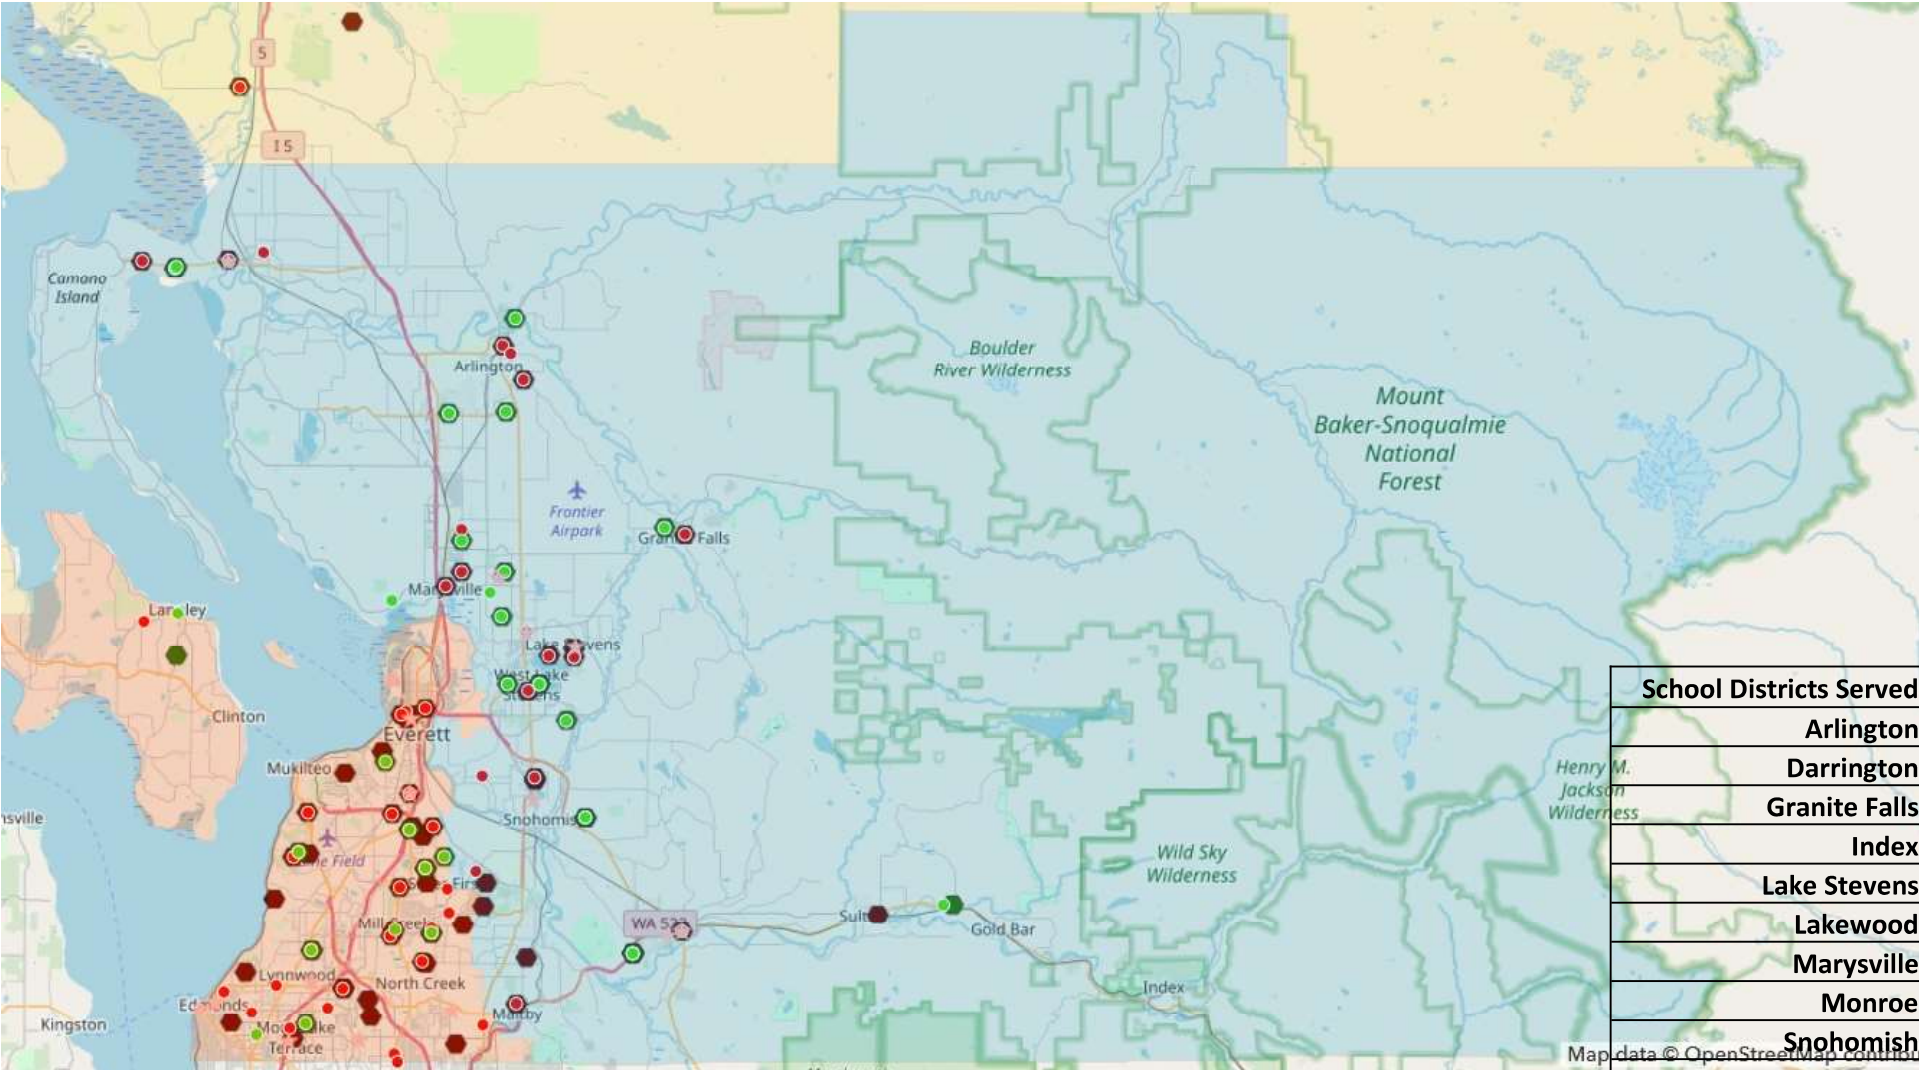

Mount Baker Council

North Service Area Map

Legend:	● Non-LDS Troops	● LDS Troops	★ Older Youth Units	■ North Service Area Boundary
	⬡ Non-LDS Packs	⬡ LDS Packs	■ East Service Area Boundary	■ West Area Service Boundary

Mount Baker Council East Service Area Map

School Districts Served
Arlington
Darrington
Granite Falls
Index
Lake Stevens
Lakewood
Marysville
Monroe
Snohomish
Stanwood-Camano
Sultan

Legend:	● Non-LDS Troops	● LDS Troops	★ Older Youth Units	 North Service Area Boundary
	⬡ Non-LDS Packs	⬡ LDS Packs	 East Service Area Boundary	 West Area Service Boundary

Mount Baker Council West Service Area Map

School Districts Served
Edmonds
Everett
Mukilteo
Northshore
South Whidbey Is.

Legend:	● Non-LDS Troops	● LDS Troops	★ Older Youth Units	■ North Service Area Boundary
	⬡ Non-LDS Packs	⬡ LDS Packs	▭ East Service Area Boundary	▭ West Area Service Boundary