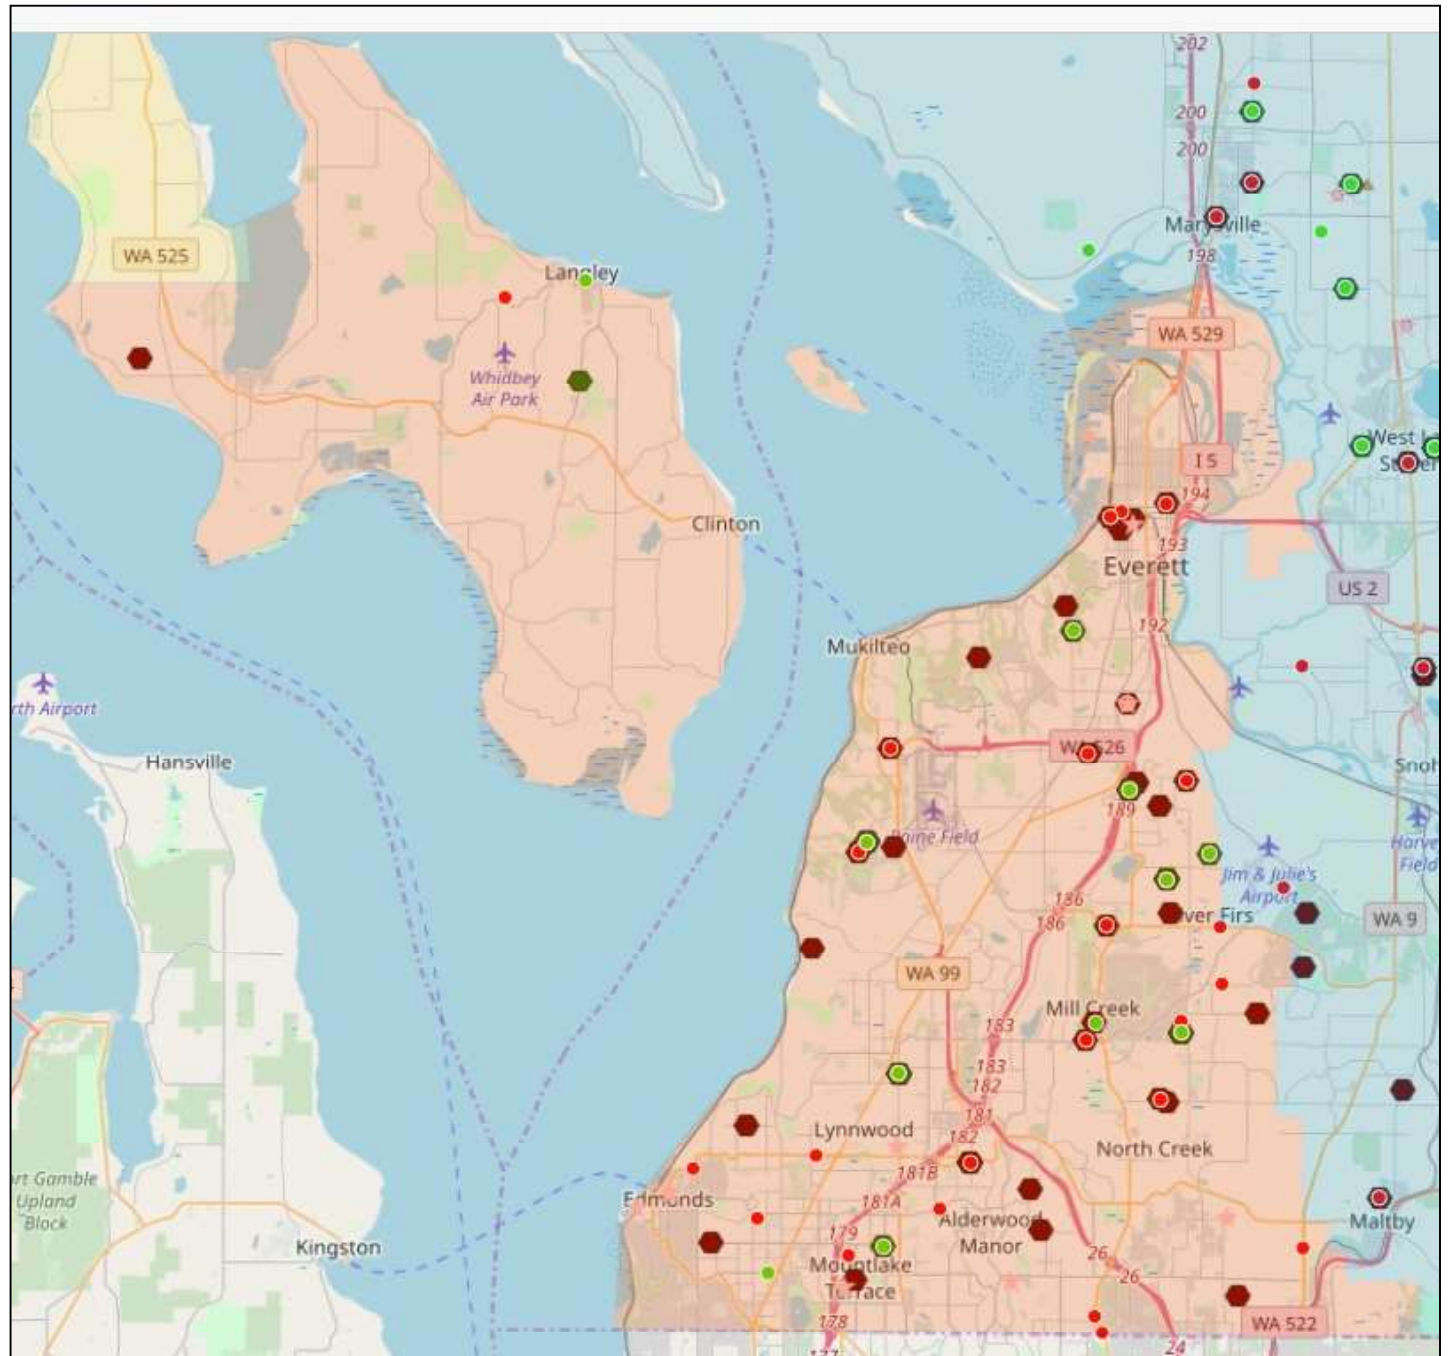

Mount Baker Council

North Service Area Map

Legend:	● Non-LDS Troops	● LDS Troops	★ Older Youth Units	■ North Service Area Boundary
	⬡ Non-LDS Packs	⬡ LDS Packs	■ East Service Area Boundary	■ West Area Service Boundary

Mount Baker Council East Service Area Map

School Districts Served
Arlington
Darrington
Granite Falls
Index
Lake Stevens
Lakewood
Marysville
Monroe
Snohomish
Stanwood-Camano
Sultan

Legend:	● Non-LDS Troops	● LDS Troops	★ Older Youth Units	 North Service Area Boundary
	⬡ Non-LDS Packs	⬡ LDS Packs	 East Service Area Boundary	 West Area Service Boundary

Mount Baker Council West Service Area Map

School Districts Served
Edmonds
Everett
Mukilteo
Northshore
South Whidbey Is.

Legend:	● Non-LDS Troops	● LDS Troops	★ Older Youth Units	■ North Service Area Boundary
	⬡ Non-LDS Packs	⬡ LDS Packs	▭ East Service Area Boundary	▭ West Area Service Boundary