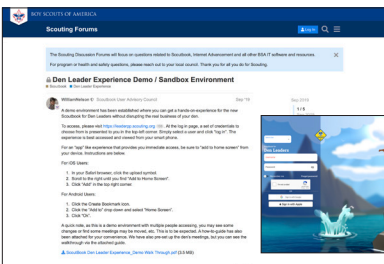

Den Leader Experience Sandbox

The Den Leader Experience (DLE) is Scoutbook for den leaders. DLE was initially developed to help brand new den leaders but can be beneficial for anyone. DLE helps to deliver the program by aiding with planning, providing videos on how to accomplish some activities and assisting with advancement tracking.

To see how DLE works, check out the sandbox! The sandbox is where testing of future updates happens and also allows for those who are not den leaders to learn about the app.